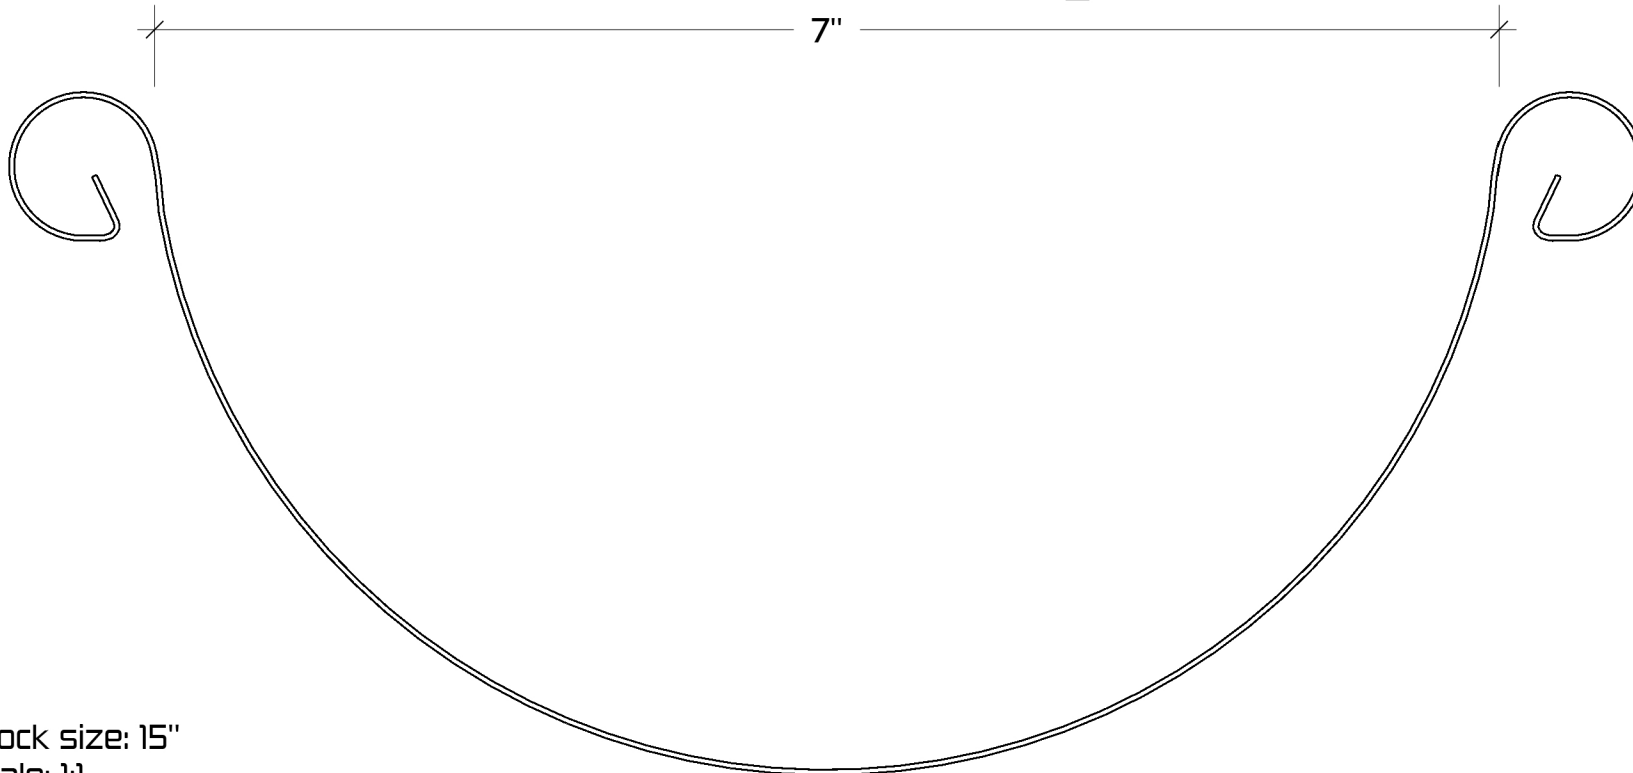

# 7" Traditional Double Bead Gutter

Materials: copper, lead coated copper, galvalume and zinc.  
Other materials upon request.

Lengths: 10' and 19.5'

Sizes: 5", 6", 7", 7.6" and others upon request.

Stock size: 15"  
Scale: 1:1

## 7" Traditional Double Bead Gutter

REVISIONS	
MM/DD/YY	REMARKS
1	...ORIGINAL DRAFT OF DRAWING
2	...
3	...
4	...
5	...

001  
D