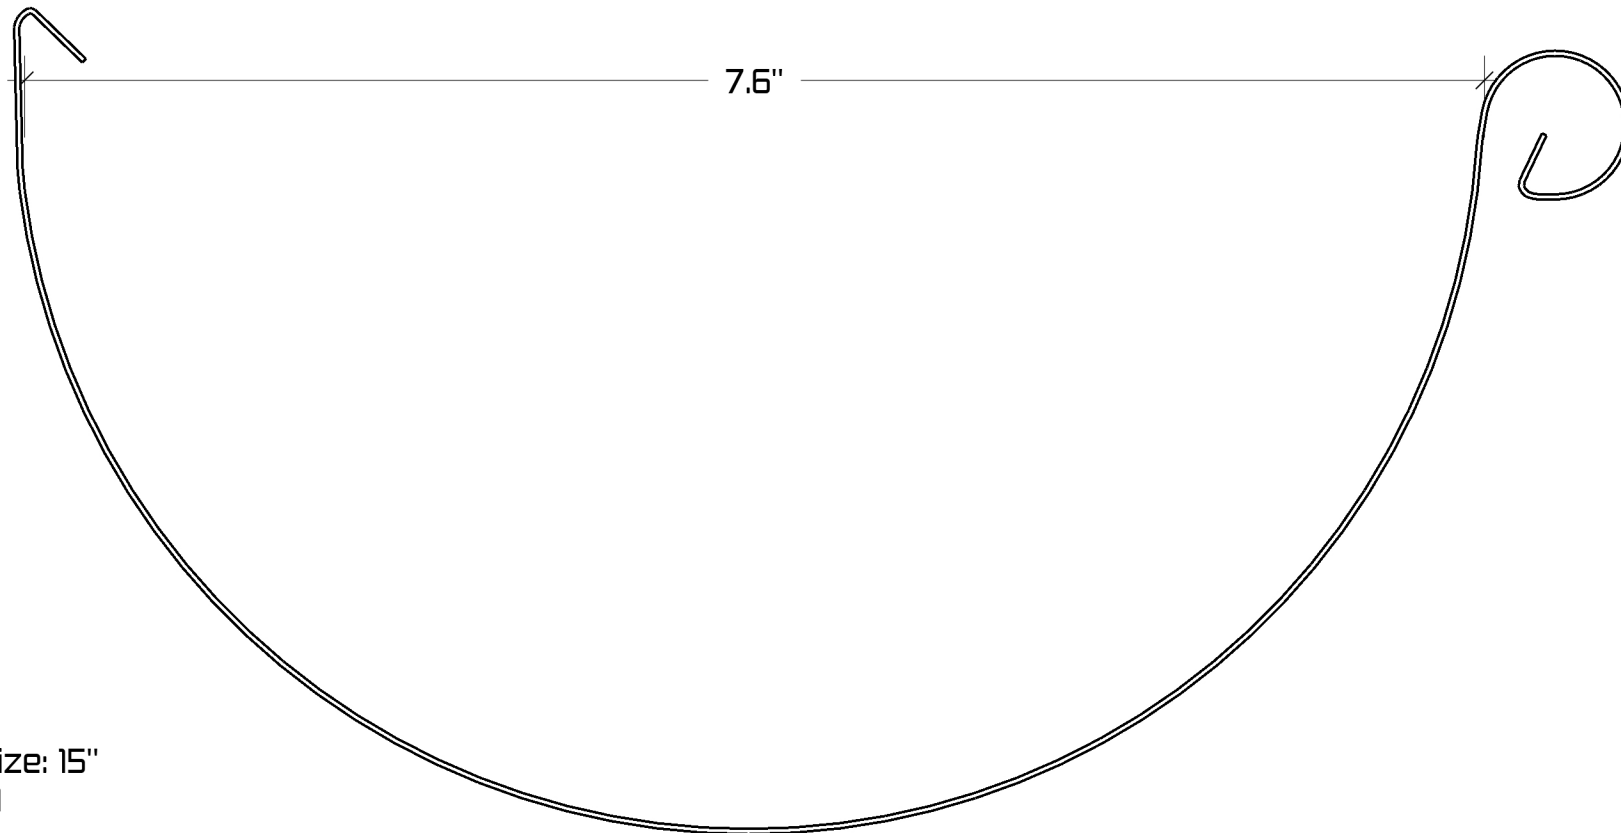

7.6" Single Traditional Euro Bead Gutter

Materials: copper, lead coated copper, freedom gray galvalume and zinc.
Other materials upon request.

Lengths: 10' and 19.5'

Sizes: 5", 6", 7", 7.6" and others upon request.

Stock size: 15"
Scale: 1:1

1310 E. Cornwallis Rd.
Durham, NC - 27713
(919) 544-8887 - Fax: 544-8898
info@kmsheetmetal.com - www.kmsheetmetal.com

7.6" Euro Bead Gutter

REVISIONS	
MM/DD/YY	REMARKS
1	...ORIGINAL DRAFT OF DRAWING
2	...
3	...
4	...
5	...