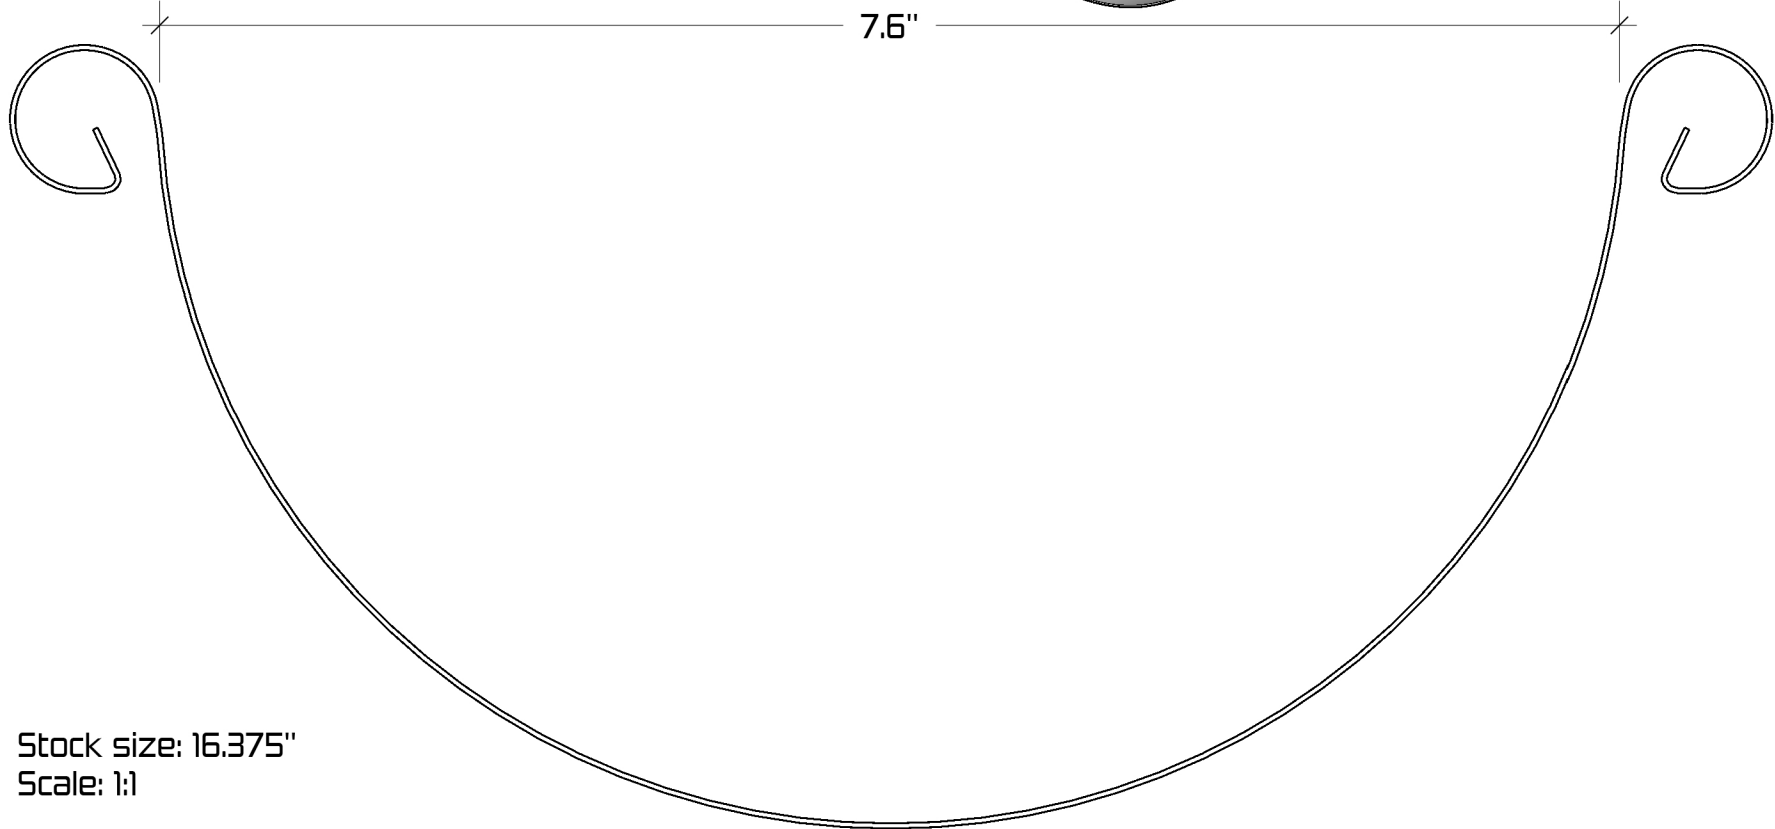

7.6" Traditional Double Bead Gutter

Materials: copper, lead coated copper, galvalume and zinc.
Other materials upon request.

Lengths: 10' and 19.5'

Sizes: 5", 6", 7", 7.6" and others upon request.

Stock size: 16.375"
Scale: 1:1

1310 E. Cornwallis Rd.
Durham, NC - 27713
(919) 544-8887 - Fax: 544-8898
info@kmsheetmetal.com - www.kmsheetmetal.com

7.6" Traditional Double Bead Gutter

REVISIONS	
MM/DD/YY	REMARKS
1	..ORIGINAL DRAFT OF DRAWING
2	...
3	...
4	...
5	...