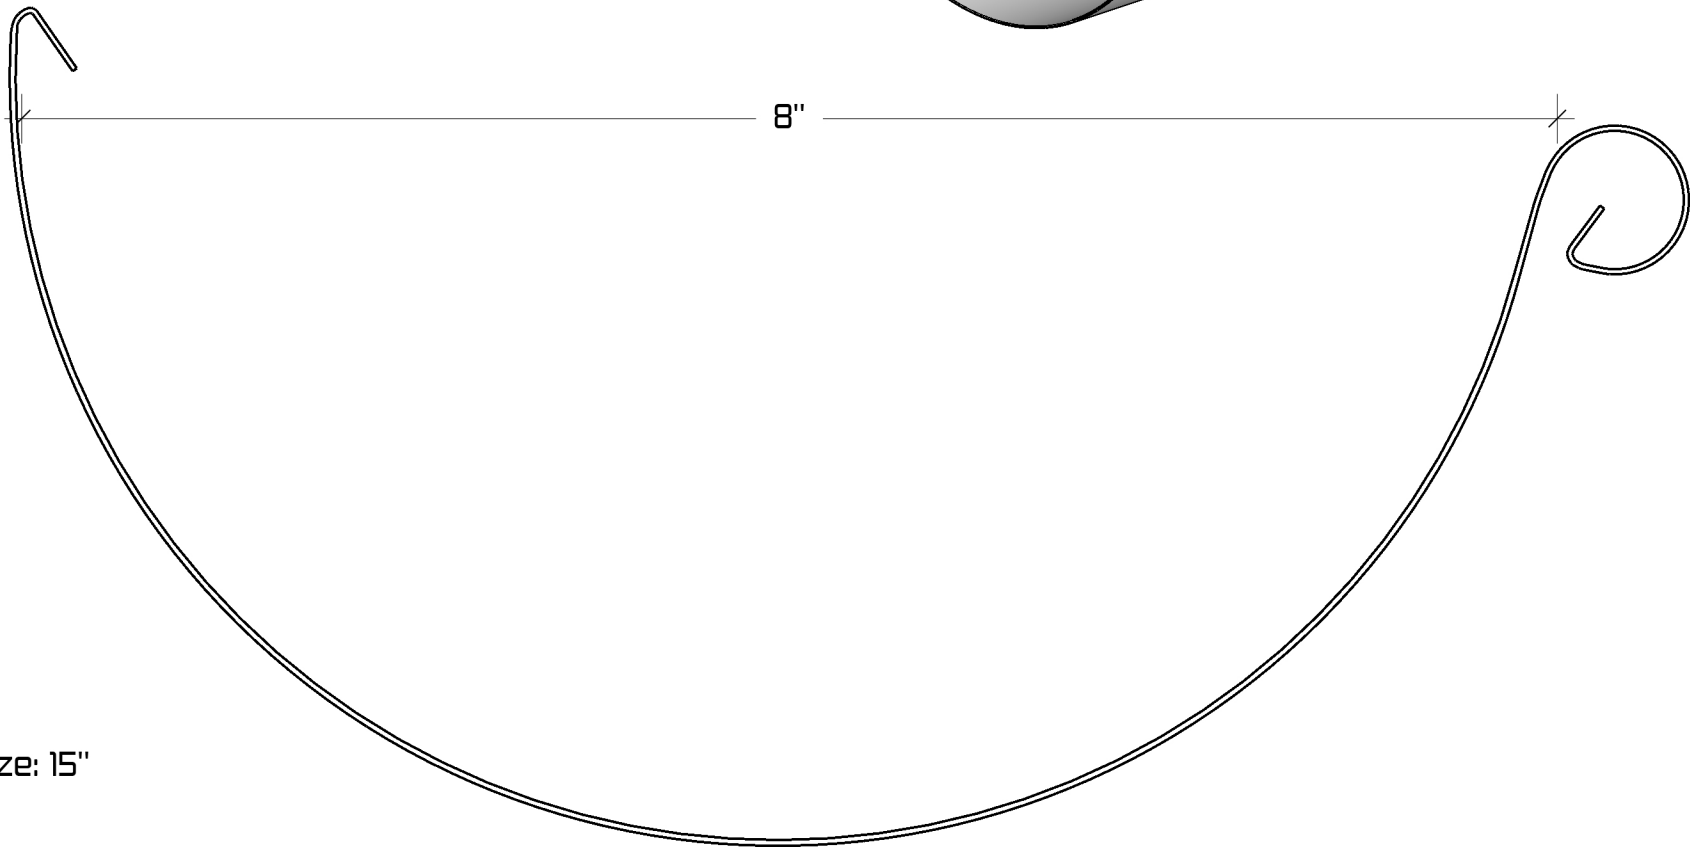

8" Single Traditional Euro Bead Gutter

Materials: copper, lead coated copper, freedom gray galvalume and zinc.
Other materials upon request.

Lengths: 10' and 19.5'

Sizes: 5", 6", 7", 7.6" and others upon request.

Stock size: 15"
Scale: 1:1

1310 E. Cornwallis Rd.
Durham, NC - 27713
(919) 544-8887 - Fax: 544-8898
info@kmsheetmetal.com - www.kmsheetmetal.com

8" Euro Bead Gutter

REVISIONS	
MM/DD/YY	REMARKS
1	...ORIGINAL DRAFT OF DRAWING
2	...
3	...
4	...
5	...