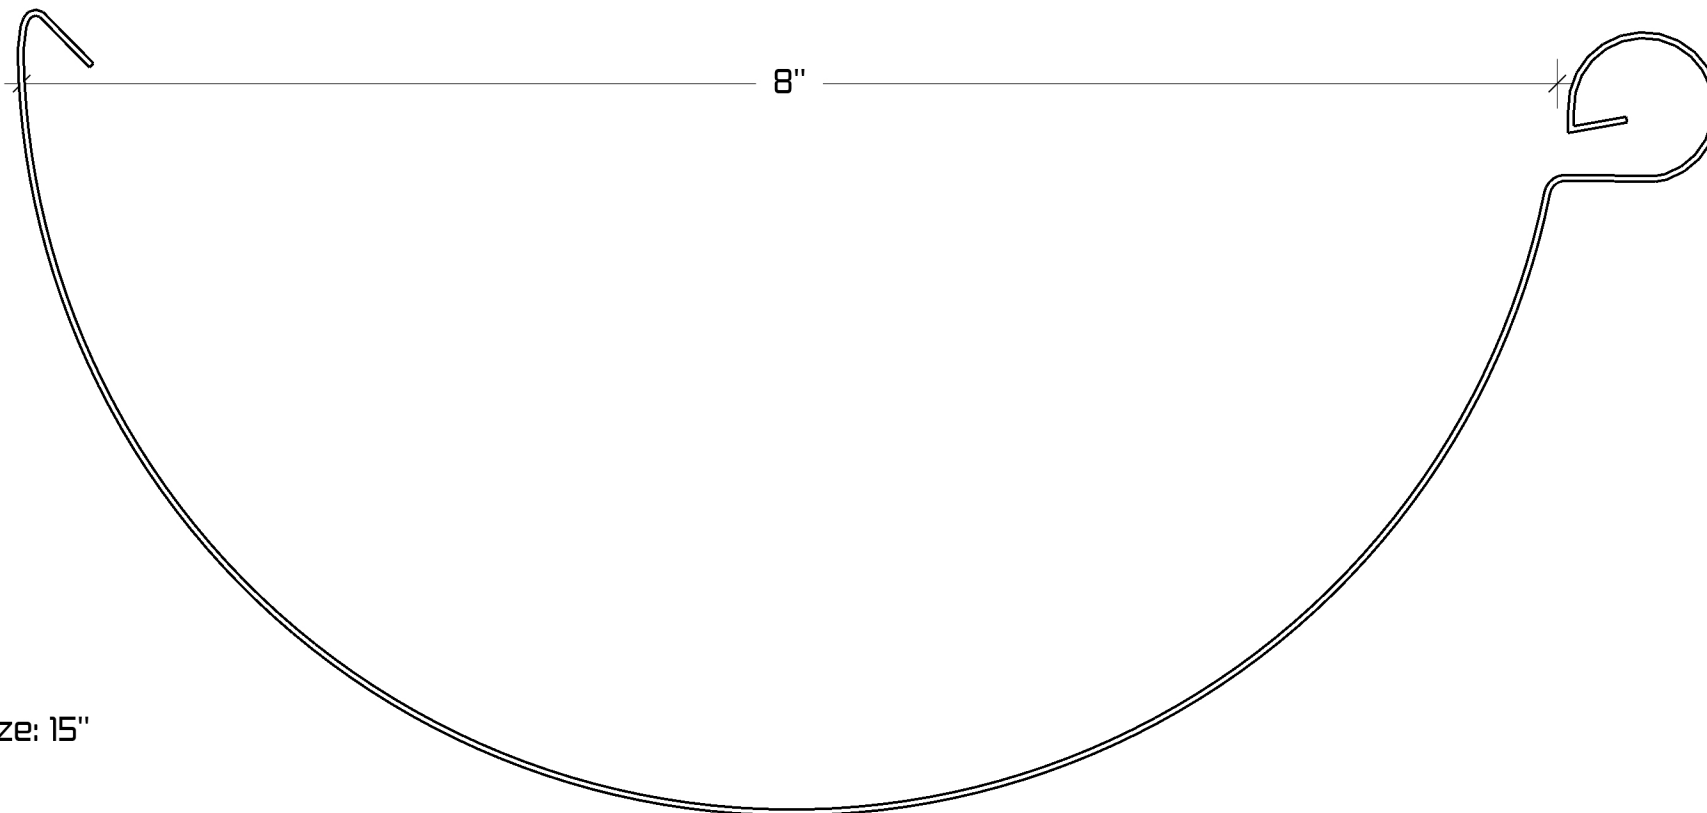

8" Reverse Bead Gutter

Materials: copper, lead coated copper, freedom gray, galvalume, aluminum, kynar aluminum, kynar galvalume (steel), galvalume plus and zinc. Other materials upon request.

Lengths: 10' and 19.5'

Sizes: 5", 6", 7", 8" and others upon request.

Stock size: 15"
Scale: 1:1

1310 E. Cornwallis Rd.
Durham, NC - 27713
(919) 544-8887 - Fax: 544-8898
info@kmsheetmetal.com - www.kmsheetmetal.com

8" Reverse Bead Gutter