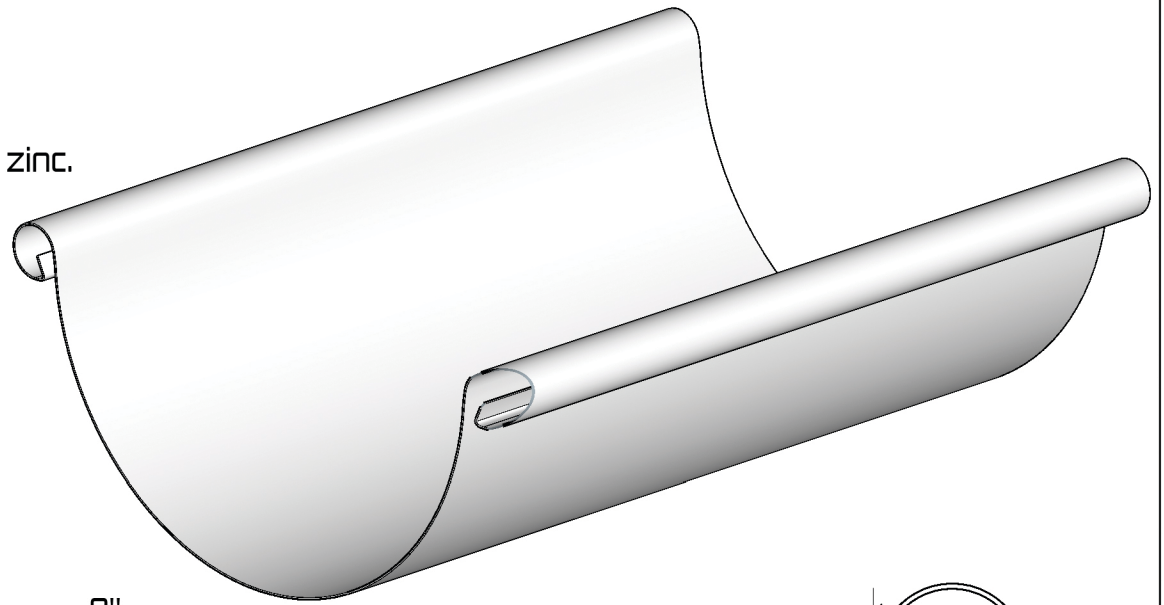

8" Traditional Double Bead Gutter

Materials: copper, lead coated copper, galvalume and zinc.
Other materials upon request.

Lengths: 10' and 19.5'

Sizes: 5", 6", 7", 7.6" and others upon request.

Stock size: 17"
Scale: 1:1