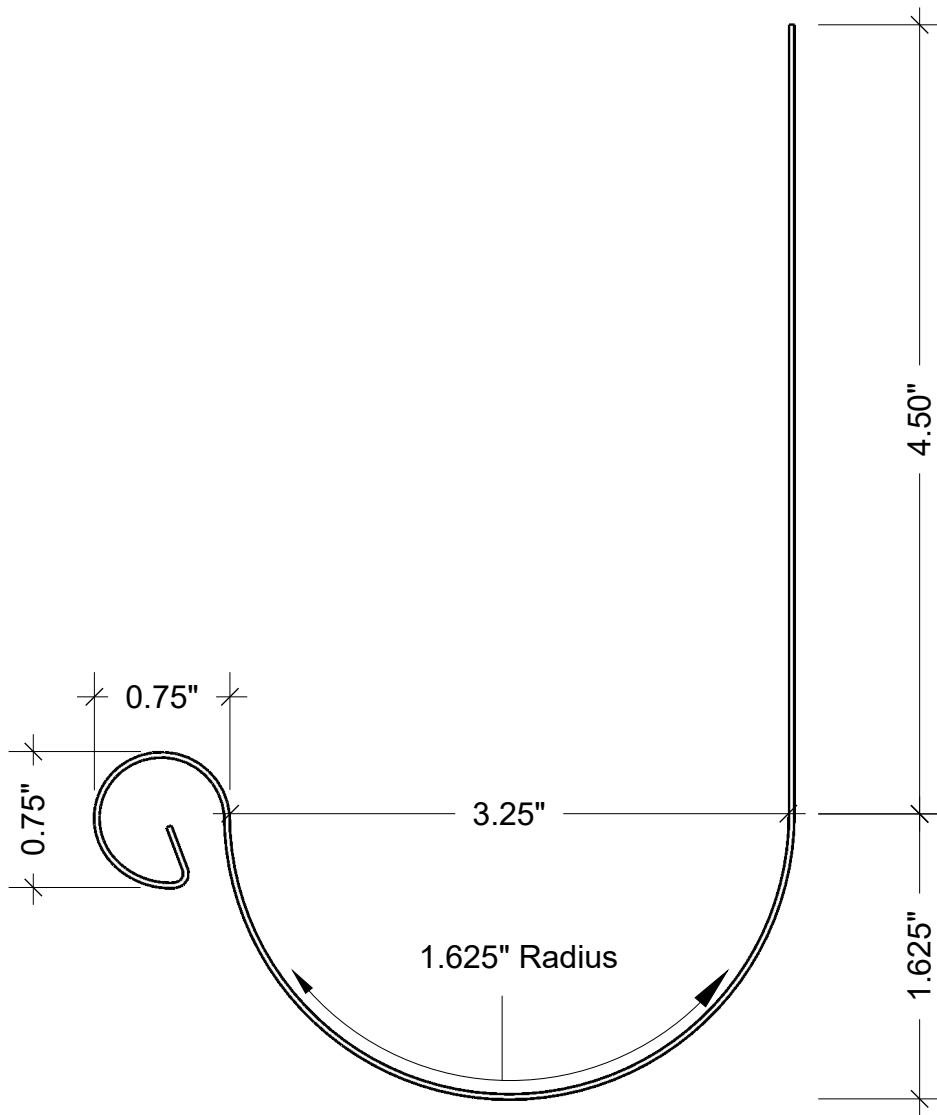

Available Materials

- 16 oz. Copper
- 20 oz. Copper
- 16 oz. Lead Coated Copper
- 20 oz. Lead Coated Copper
- 16 oz. Freedom Grey Copper
- 26 ga. Stainless Steel
- 24 ga. Galvanized Steel
- .7mm Zinc without coating

Notes:
Max Length of gutter is 19'6"

1310 E. Cornwallis Rd.
Durham, NC 27713
P-(919) 544-8887 F- 544-8898
info@kmsheetmetal.com - www.kmsheetmetal.com

3" Euro Bead High Back Gutter

REVISIONS	
MM/DD/YY	REMARKS
1	...ORIGINAL DRAFT OF DRAWING
2	...
3	...
4	...
5	...