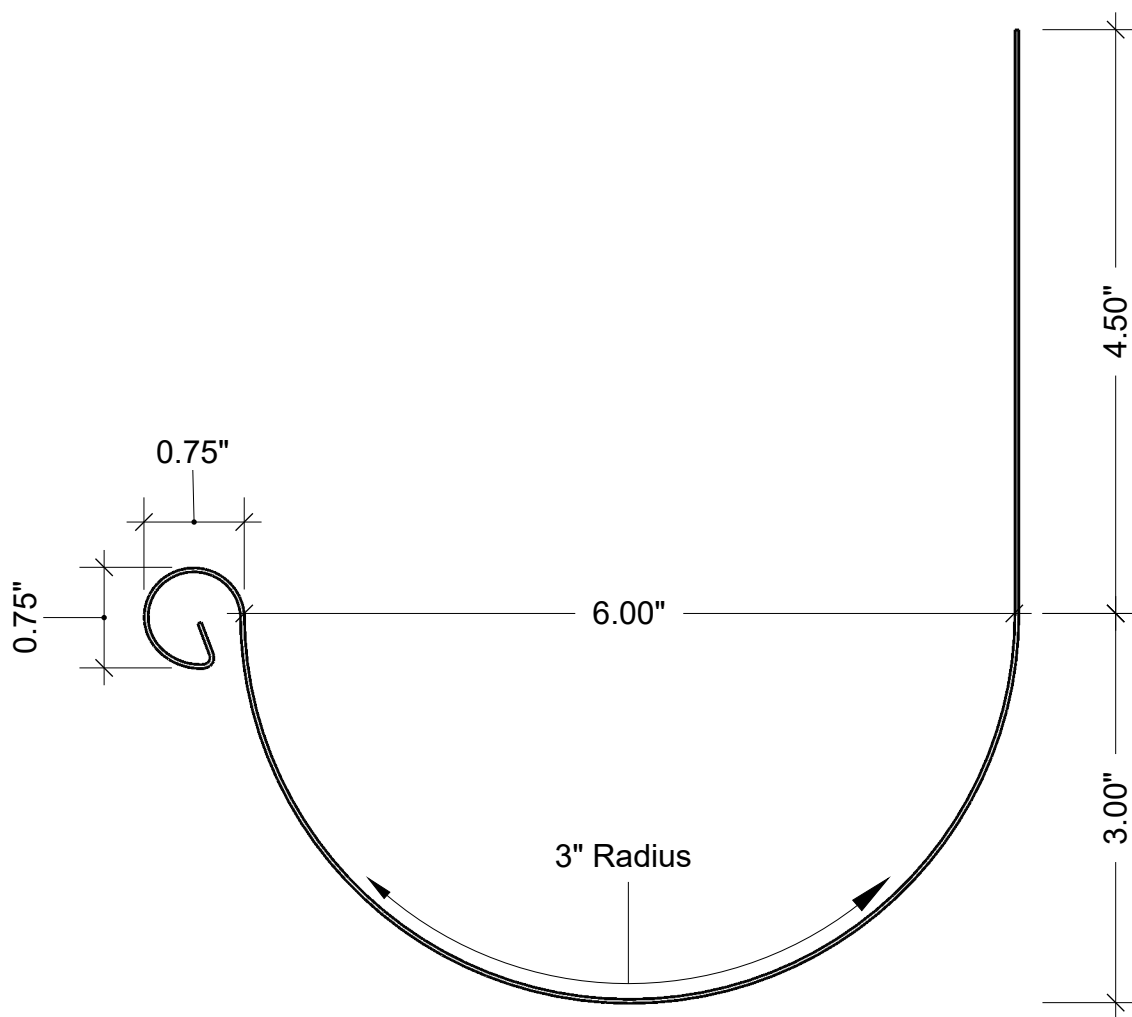

Available Materials

- 16 oz. Copper
- 20 oz. Copper
- 16 oz. Lead Coated Copper
- 20 oz. Lead Coated Copper
- 16 oz. Freedom Grey Copper
- 26 ga. Stainless Steel
- 24 ga. Galvanized Steel
- .7mm Zinc without coating

Notes:
Max Length of gutter is 19'6"

1310 E. Cornwallis Rd.
Durham, NC 27713
P-(919) 544-8887 F- 544-8898
info@kmsheetmetal.com - www.kmsheetmetal.com

6" Euro Bead High Back Gutter

| REVISIONS | |
|-----------|------------------------------|
| MM/DD/YY | REMARKS |
| 1 | ...ORIGINAL DRAFT OF DRAWING |
| 2 | ... |
| 3 | ... |
| 4 | ... |
| 5 | ... |