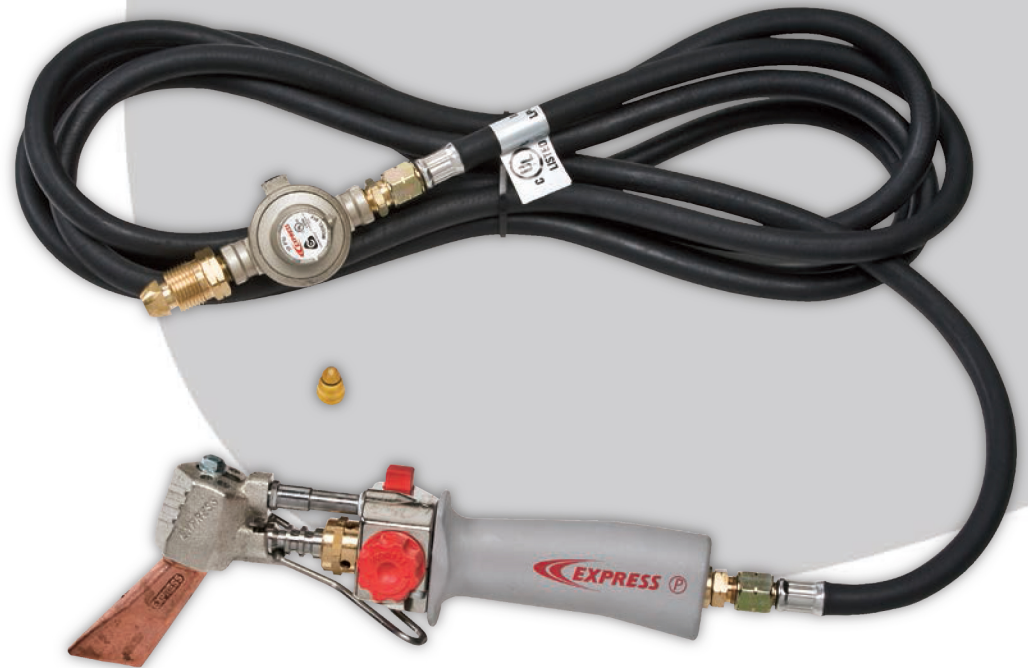

## COMPONENTS

<b>16561</b>	Premium Soldering Iron with Self Ignition Button
<b>778E</b>	Medium Size Turbo Hammer Tip
<b>515E</b>	15" Hose U/L listed
<b>914</b>	30 PSI Regulator U/L Listed
<b>16651</b>	Replacement Gas Nozzle
<b>32724E</b>	Carrying Bag

## CHARACTERISTICS

Iron Length*	<b>11.6"</b>
Iron Weight	<b>34.5 oz</b>
Gas Consumption lbs/hr @ 30 PSI	<b>0.16</b>
Start Up Time	<b>70 sec</b>
Other	<b>Swivel Attachment</b>

\*Diagonal measurement, including tip

## DESCRIPTION

Ultra-light and ultra-strong, this is our most popular soldering kit. The innovative ergonomic handle offers a convenient thumb controlled on and off switch, plus a push button igniter with up to 50,000 quick starts.