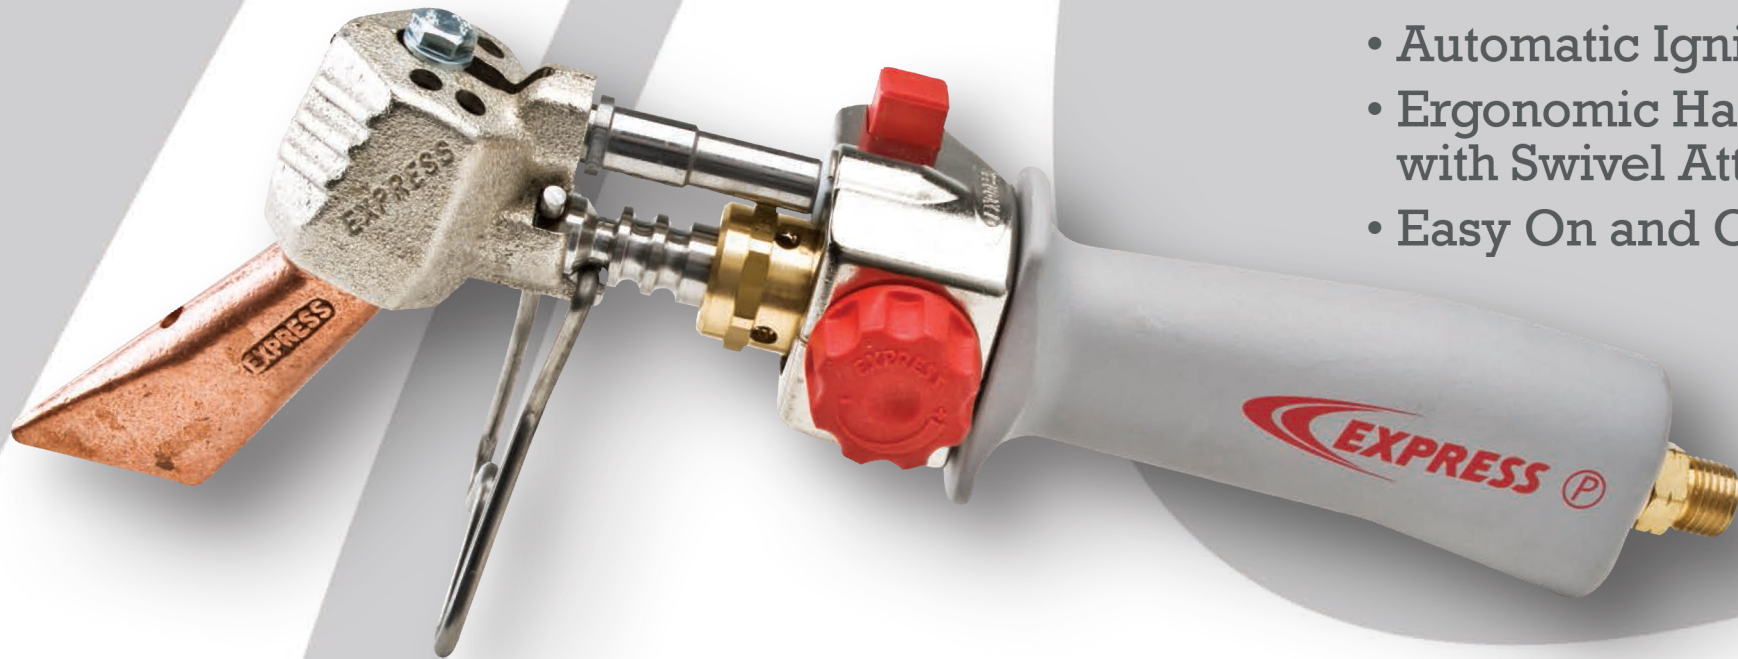

## SOLDERING KIT

### FEATURES:

- Automatic Ignition
- Ergonomic Handle with Swivel Attachment
- Easy On and Off Switch

STRENGTH

INNOVATIVE

ALL WEATHER

EFFICIENT

EXTREME HEAT

REFERENCE  
**367/8E**

## COMPONENTS

<b>16561</b>	Premium Soldering Iron with Self Ignition Button
<b>778E</b>	Medium Size Turbo Hammer Tip
<b>515E</b>	15" Hose U/L listed
<b>914</b>	30 PSI Regulator U/L Listed
<b>16651</b>	Replacement Gas Nozzle
<b>32724E</b>	Carrying Bag